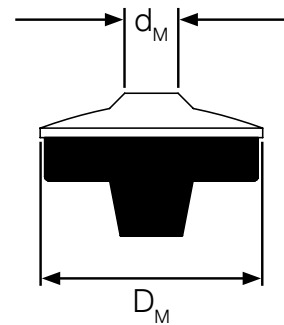

Mushroom washer

Application range

- > For fixing light diffusing panels

Properties

- > Metal back A2 stainless steel, thickness 1 mm
- > Moulded elastomer part
- > Pre-assembled on EJOT screws for JZ5, JA3

Technical specifications

Product online

Order description	Height [mm]	Collar diameter [mm]	D _M [mm]	d _M [mm]	PU [pieces]	Price/100 [EUR]	Article number	EAN
Mushroom washer EP 25	7.0	9.0	25	6.3	100		3010070704	4061245020792